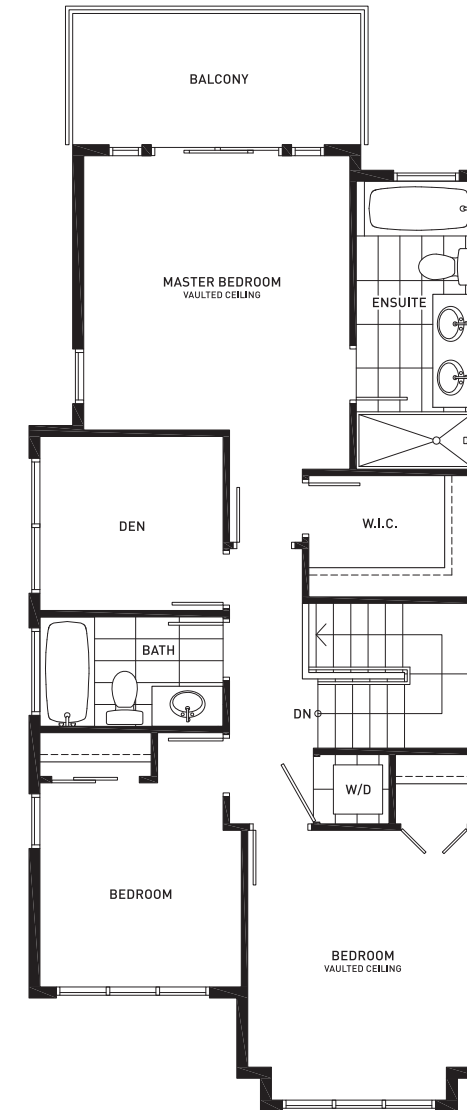

# EDGEWATER

*at porpoise bay*

**PLAN B** | 3 Bedroom  
+ Den

1,400 - 1,405 SF (Approx)

Units 27, 31, 34

NORTH

MAIN FLOOR

UPPER FLOOR