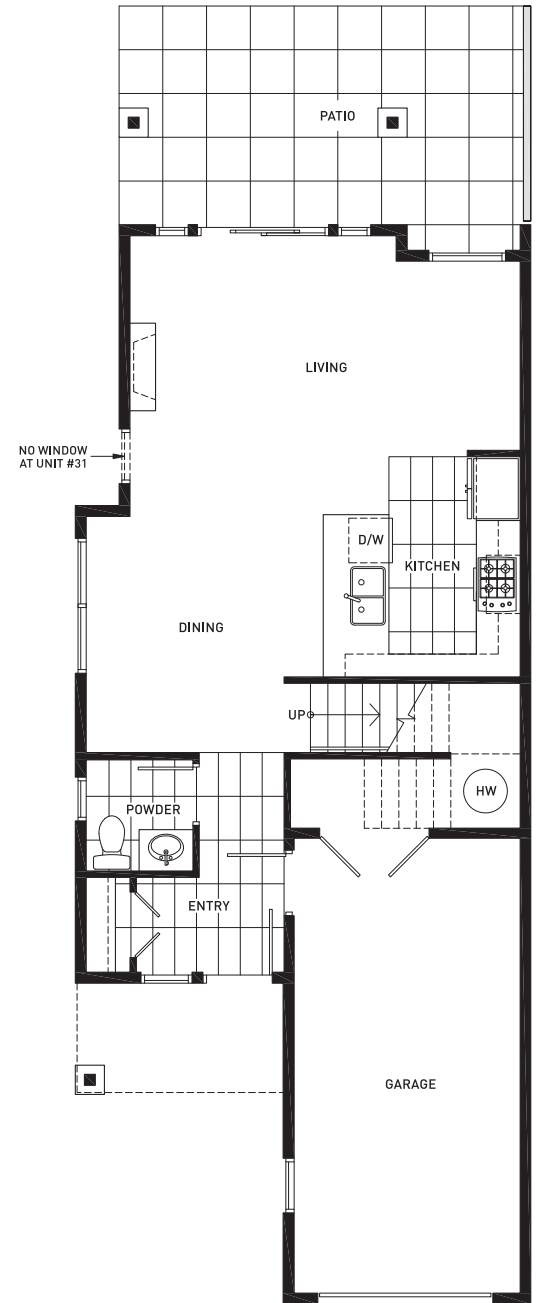

# EDGEWATER

*at porpoise bay*

**PLAN B** | 3 Bedroom  
+ Den

1,400 - 1,405 SF (Approx)

Units 27, 31, 34

NORTH

MAIN FLOOR

UPPER FLOOR