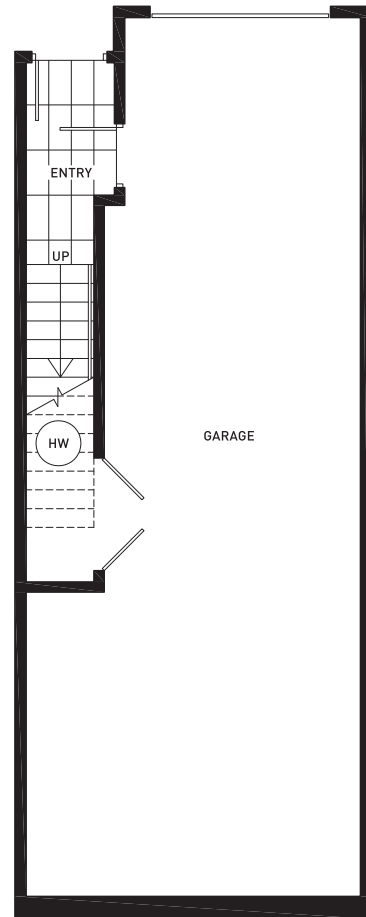

# EDGEWATER

*at porpoise bay*

**PLAN C1** | 3 Bedroom

1,250 - 1,300 SF (Approx)

Units 61, 65, 107, 110, 111,  
114, 115

NORTH

LOWER FLOOR

PATIO CONFIGURATION AT UNITS #114, 115

MAIN FLOOR

UPPER FLOOR