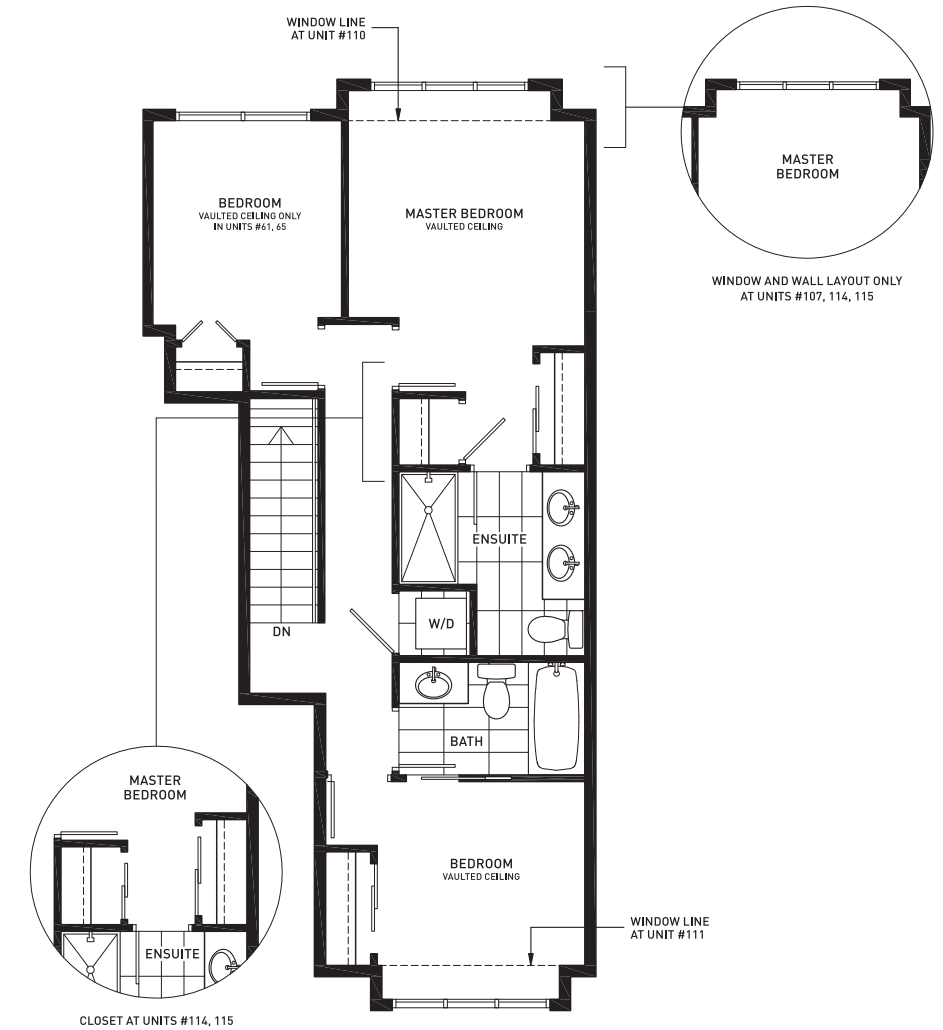

# EDGEWATER

*at porpoise bay*

**PLAN C1** | 3 Bedroom

1,250 - 1,300 SF (Approx)

Units 61, 65, 107, 110, 111,  
114, 115

NORTH

LOWER FLOOR

PATIO CONFIGURATION AT UNITS #114, 115

MAIN FLOOR

UPPER FLOOR