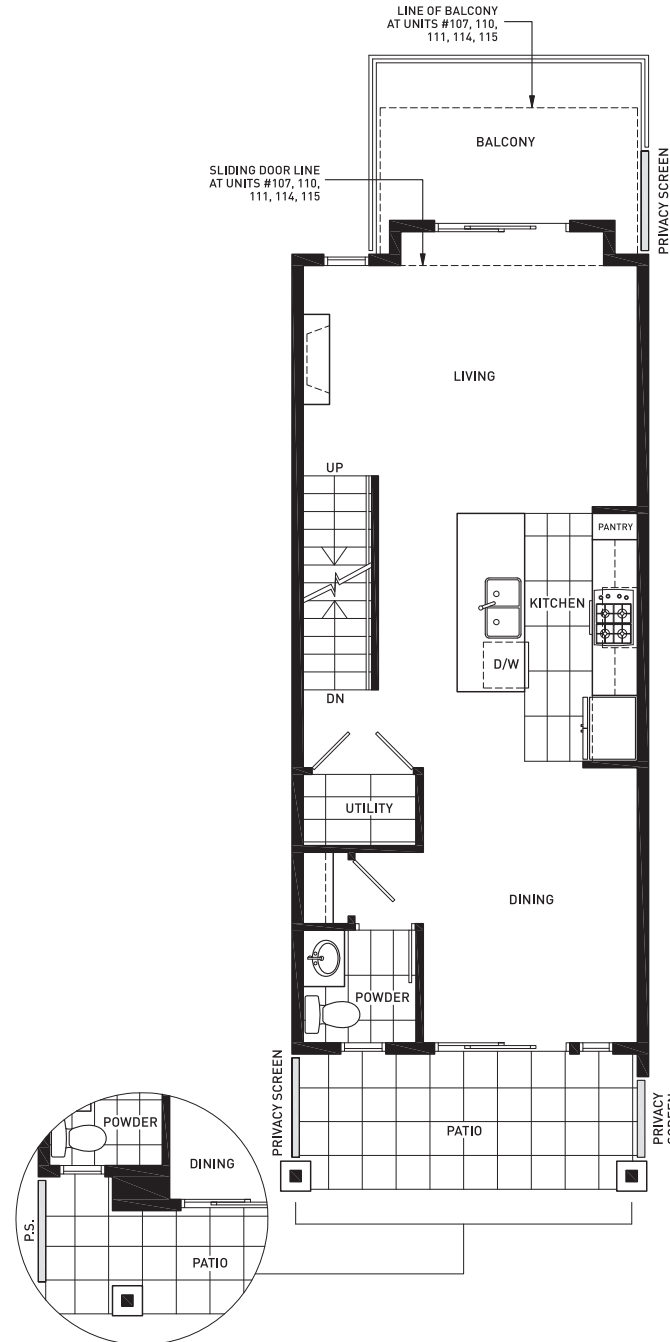

# EDGEWATER

*at porpoise bay*

**PLAN C1** | 3 Bedroom

1,250 - 1,300 SF (Approx)

Units 61, 65, 107, 110, 111,  
114, 115

NORTH

LOWER FLOOR

PATIO CONFIGURATION AT UNITS #114, 115

MAIN FLOOR

UPPER FLOOR