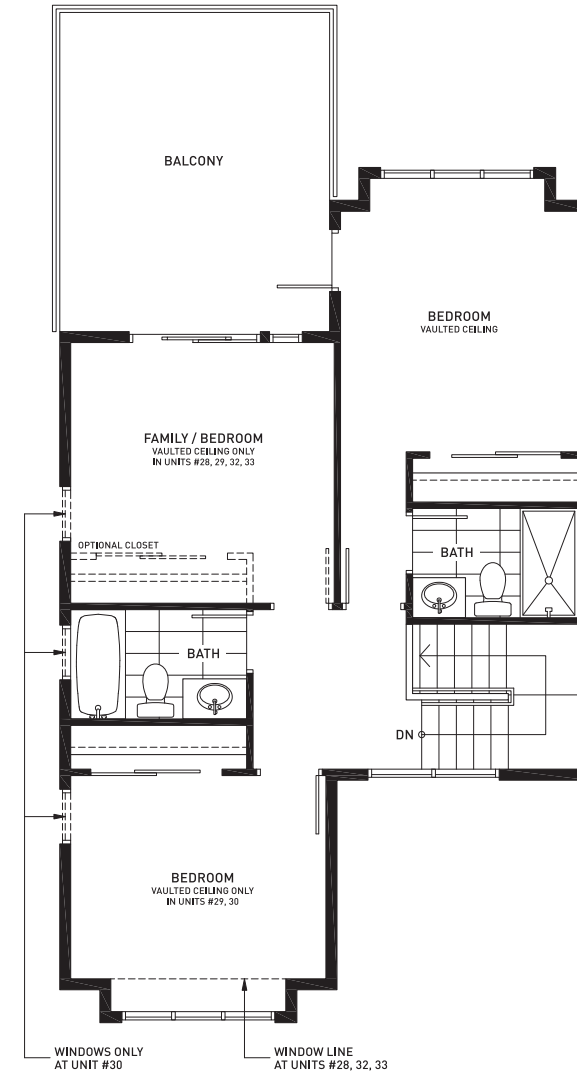

EDGEWATER

at porpoise bay

PLAN A | 4 Bedroom

1,545 - 1,565 SF (Approx)

Units 28, 29, 30, 32, 33

MAIN FLOOR

UPPER FLOOR

NORTH