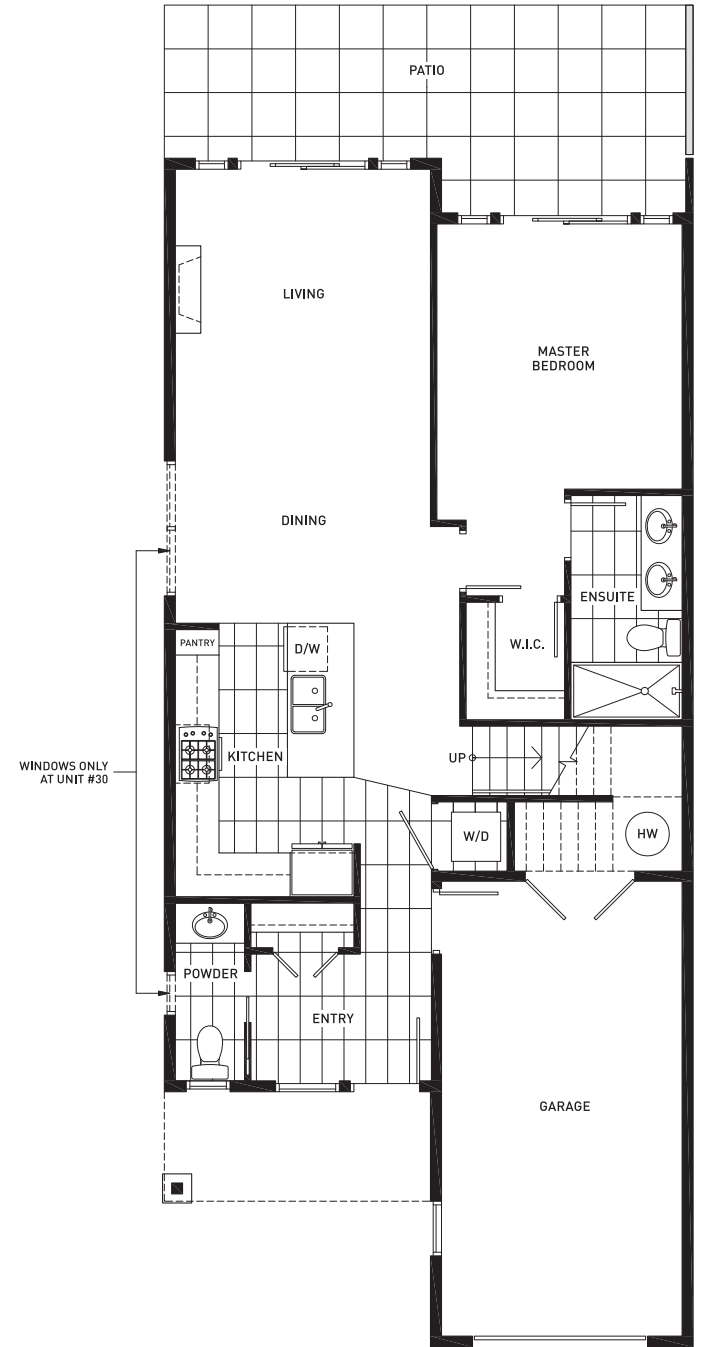

EDGEWATER

at porpoise bay

PLAN A | 4 Bedroom

1,545 - 1,565 SF (Approx)

Units 28, 29, 30, 32, 33

MAIN FLOOR

UPPER FLOOR

NORTH