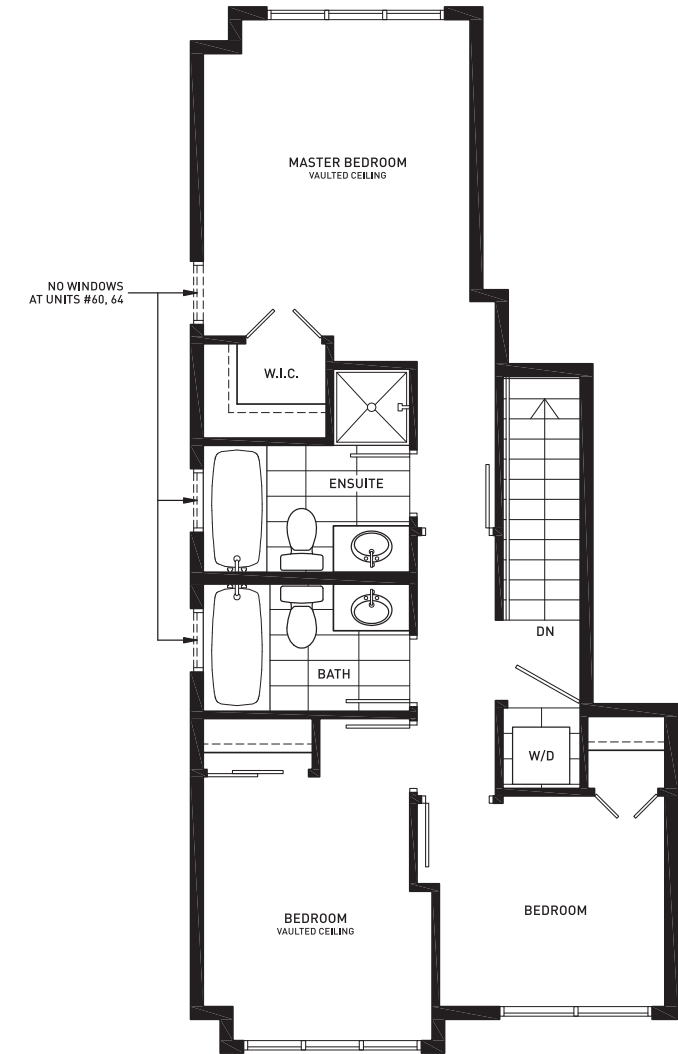

## PLAN C | 3 Bedroom

1,230 - 1,245 SF (Approx)

Units 60, 64, 106, 109, 112,  
113, 116

NORTH

LOWER FLOOR

MAIN FLOOR

UPPER FLOOR