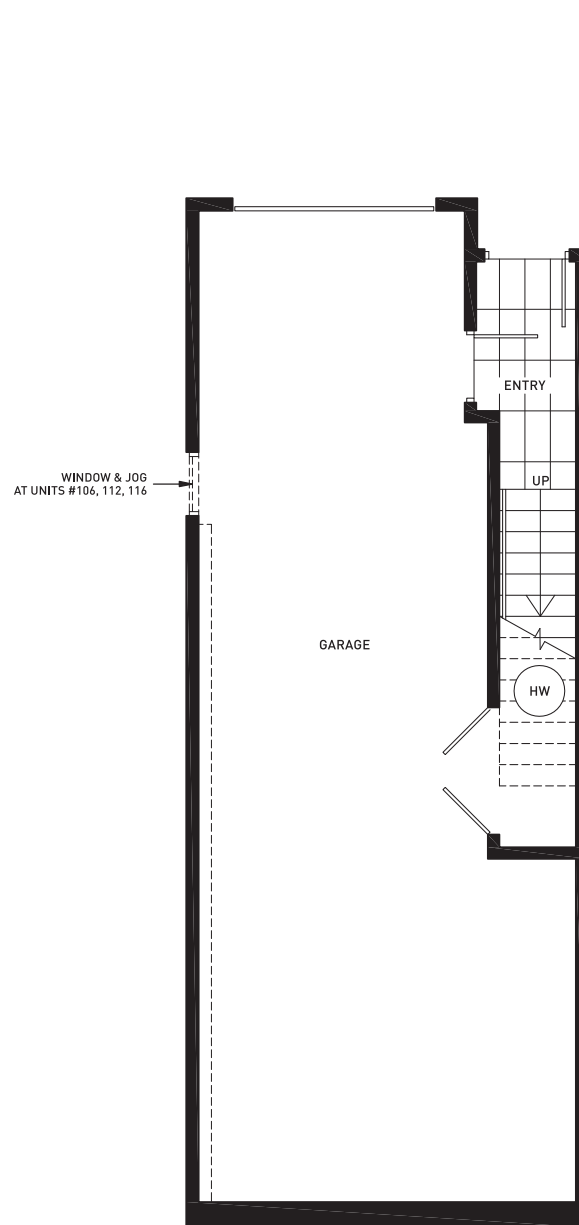

## PLAN C | 3 Bedroom

1,230 - 1,245 SF (Approx)

Units 60, 64, 106, 109, 112,  
113, 116

NORTH

LOWER FLOOR

MAIN FLOOR

UPPER FLOOR