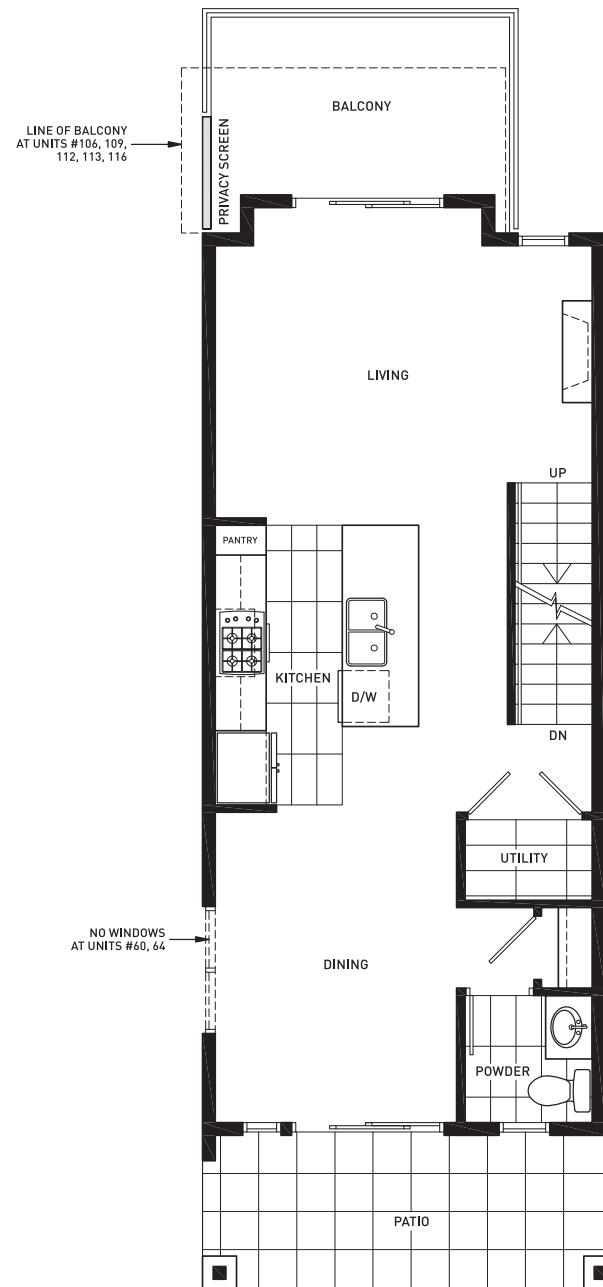

## PLAN C | 3 Bedroom

1,230 - 1,245 SF (Approx)

Units 60, 64, 106, 109, 112,  
113, 116

NORTH

LOWER FLOOR

MAIN FLOOR

UPPER FLOOR