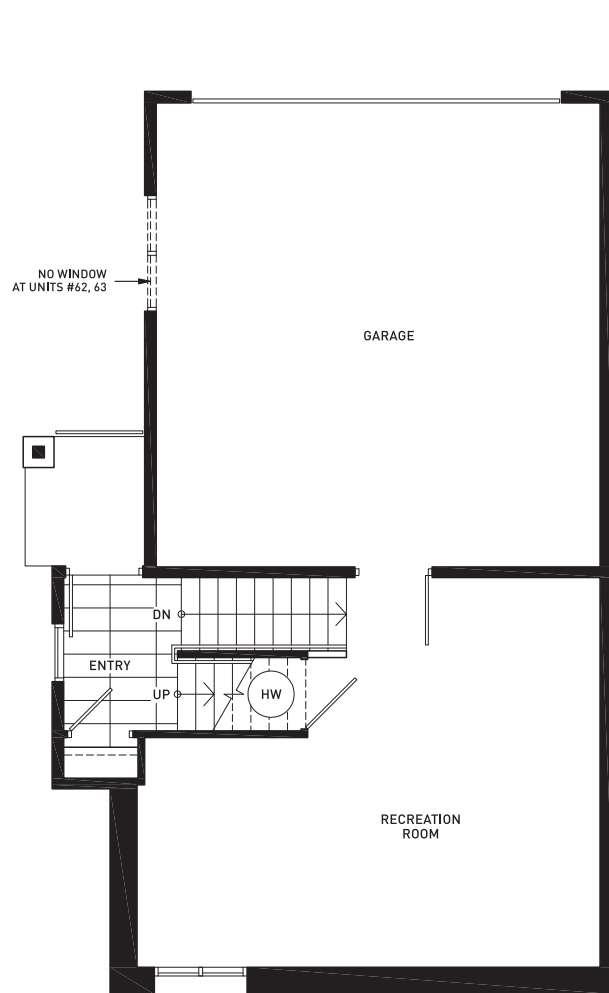

EDGEWATER

at porpoise bay

PLAN D | 3 Bedroom
+ Rec Room

1,840 SF (Approx)

Units 59, 62, 63, 66

LOWER FLOOR

MAIN FLOOR

UPPER FLOOR

NORTH