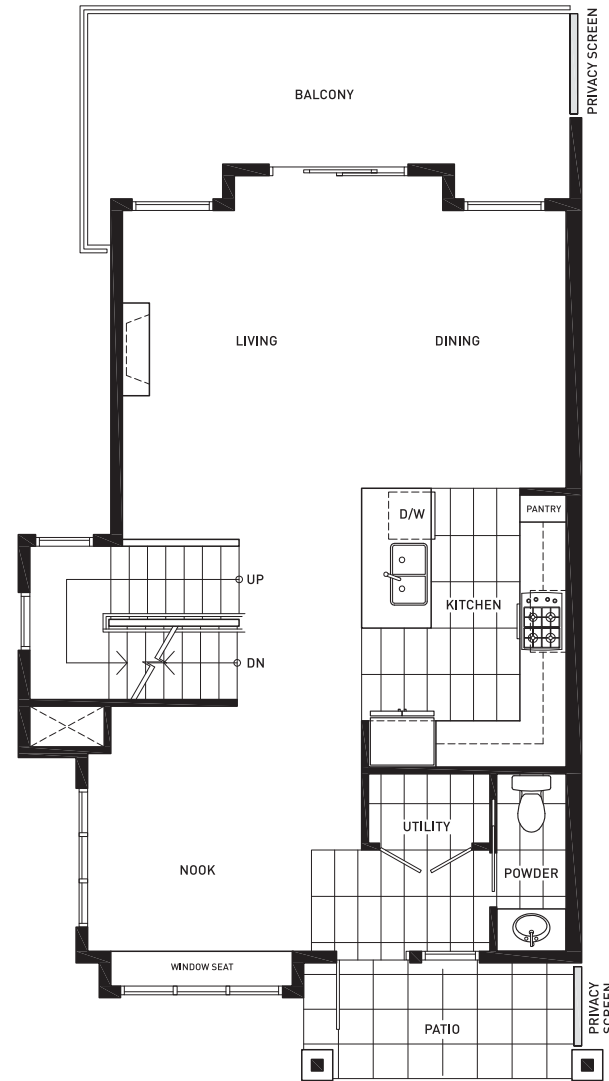

EDGEWATER

at porpoise bay

PLAN D | 3 Bedroom
+ Rec Room

1,840 SF (Approx)

Units 59, 62, 63, 66

LOWER FLOOR

MAIN FLOOR

UPPER FLOOR

NORTH