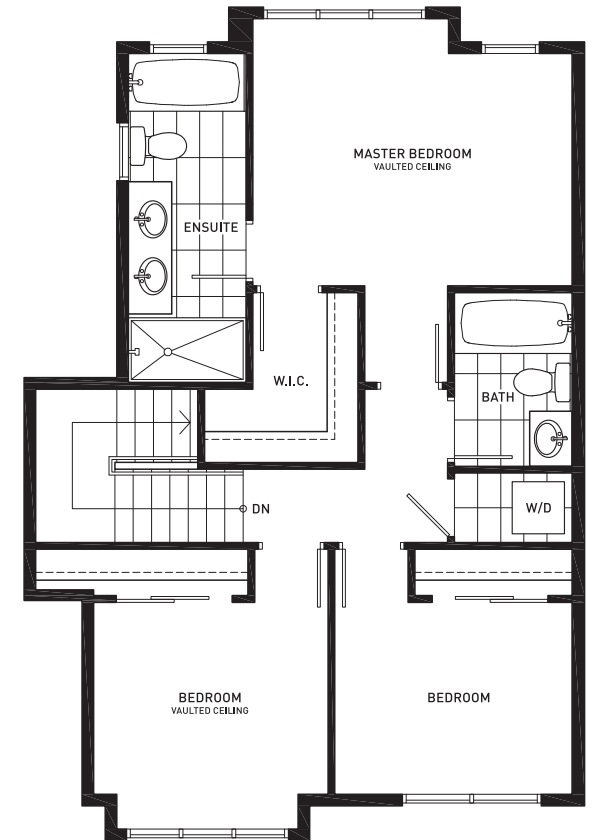

EDGEWATER

at porpoise bay

PLAN D | 3 Bedroom
+ Rec Room

1,840 SF (Approx)

Units 59, 62, 63, 66

LOWER FLOOR

MAIN FLOOR

UPPER FLOOR

NORTH